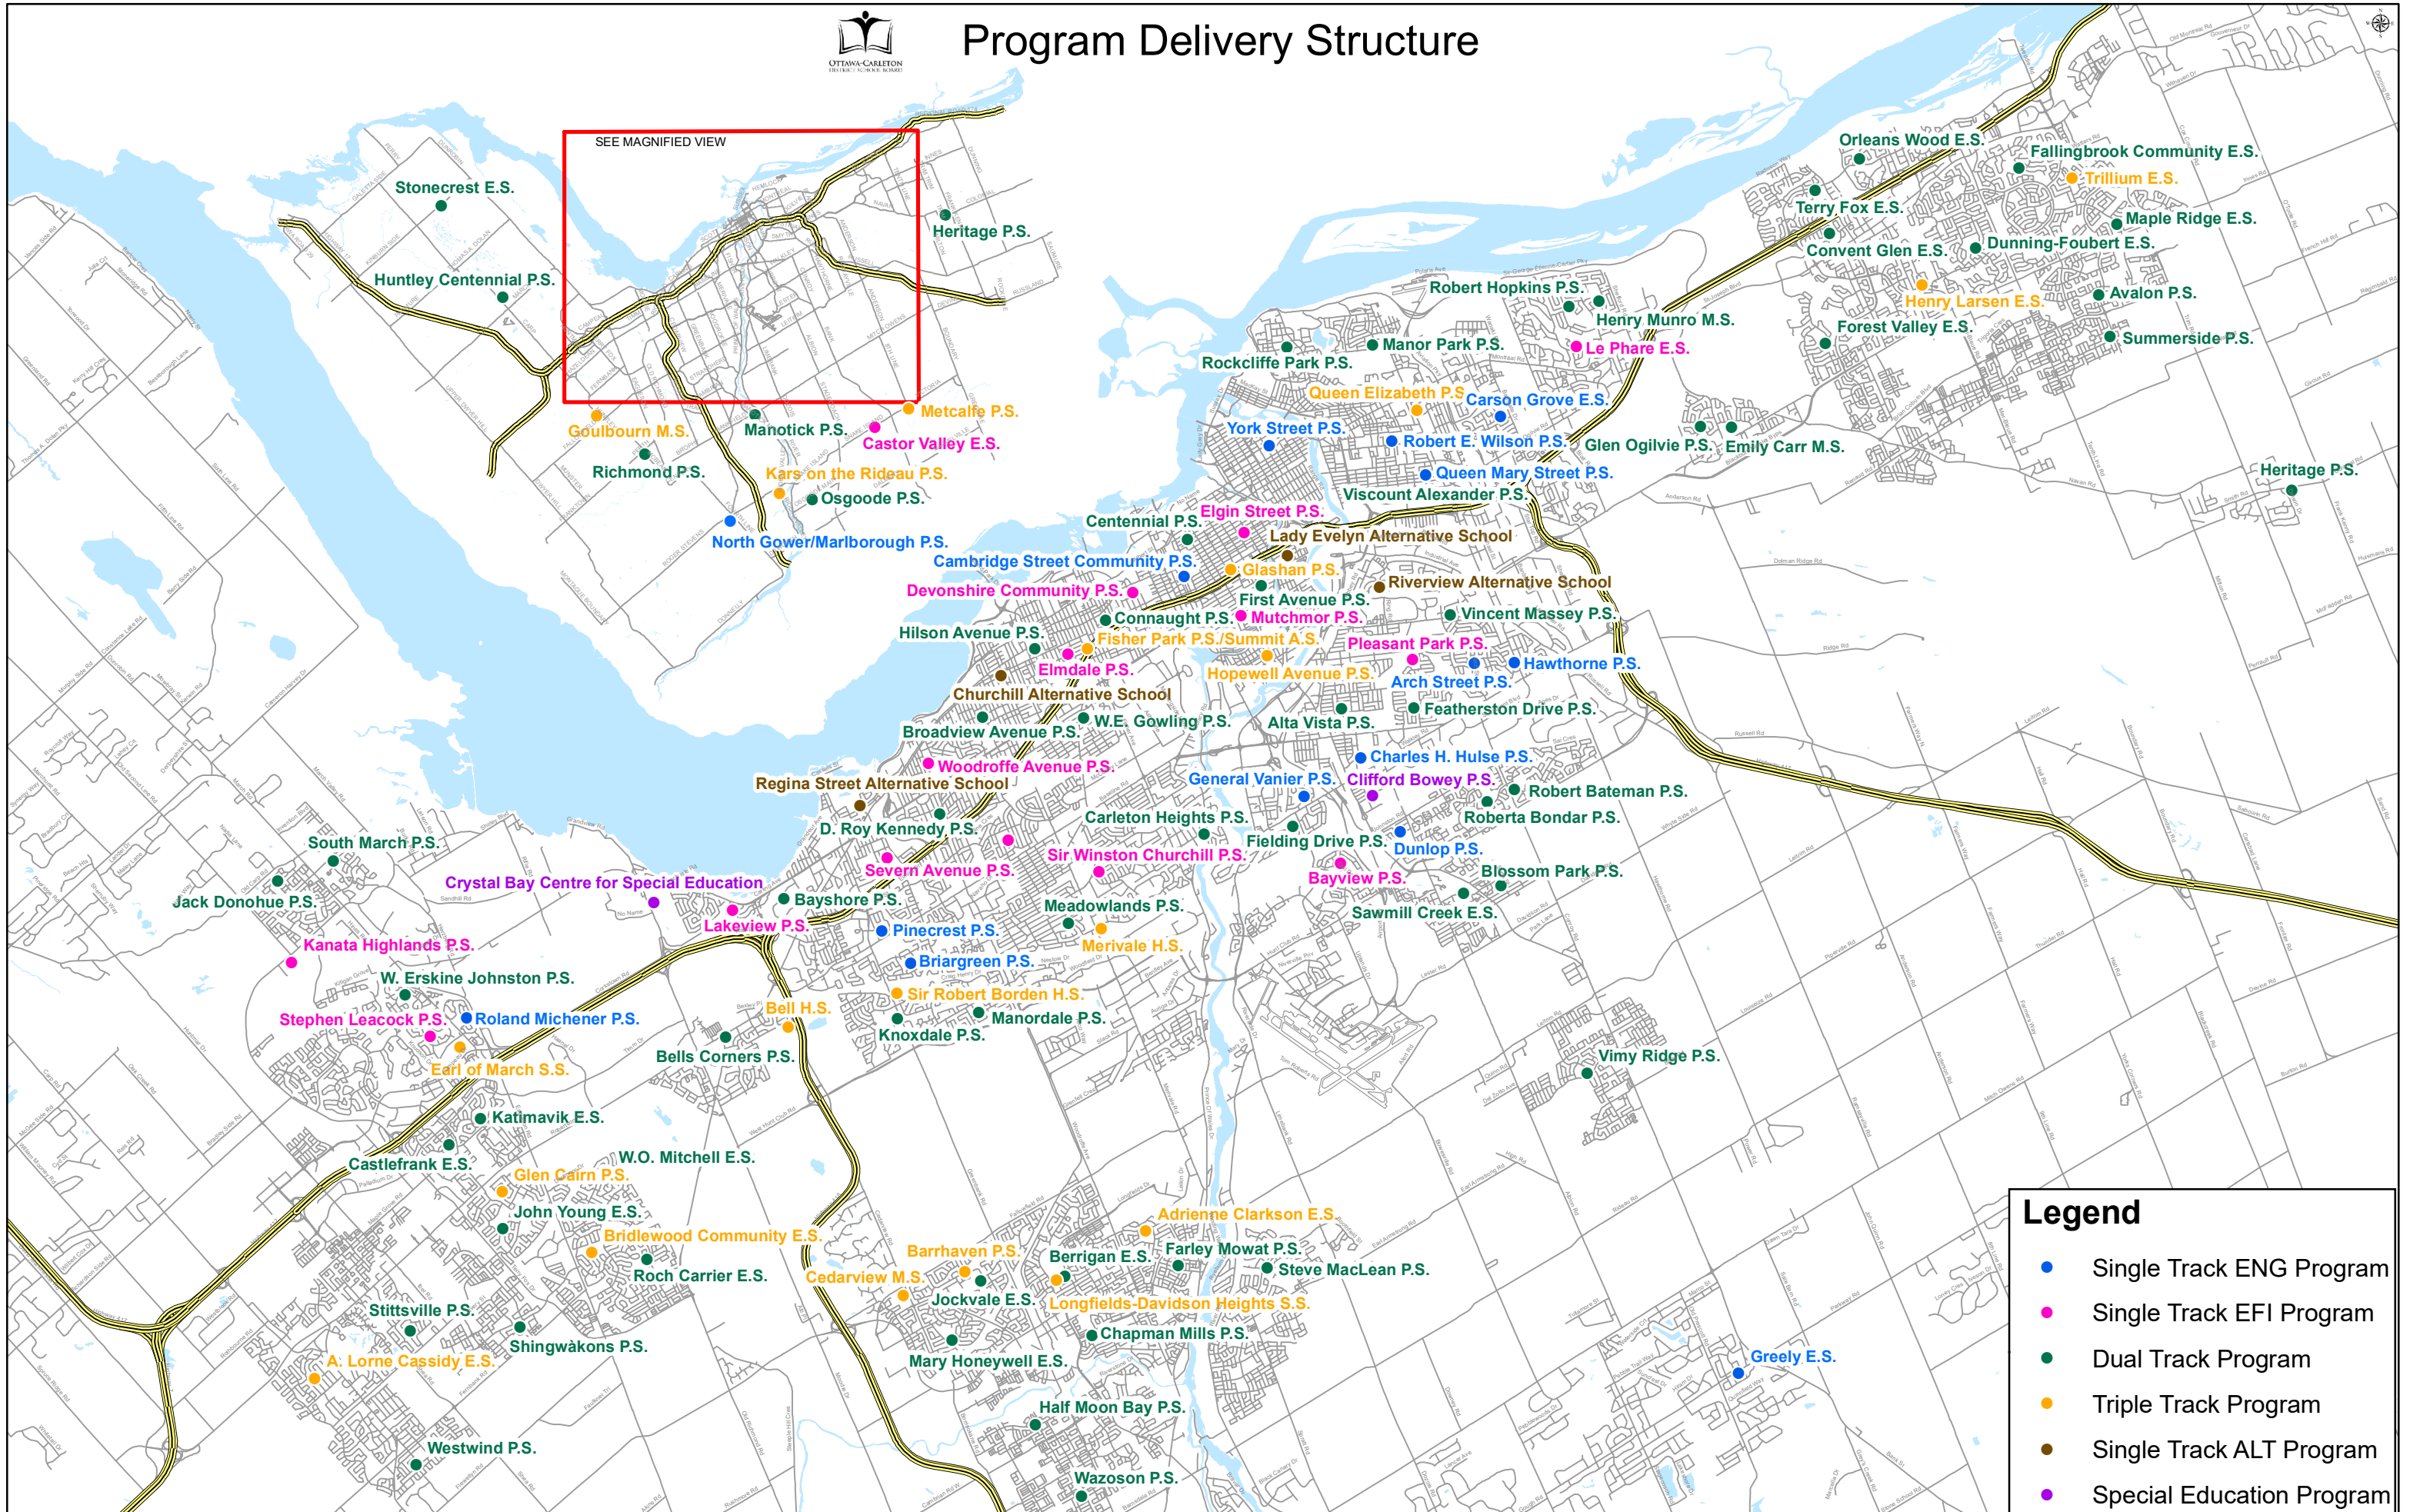

Program Delivery Structure

Legend

- Single Track ENG Program
- Single Track EFI Program
- Dual Track Program
- Triple Track Program
- Single Track ALT Program
- Special Education Program